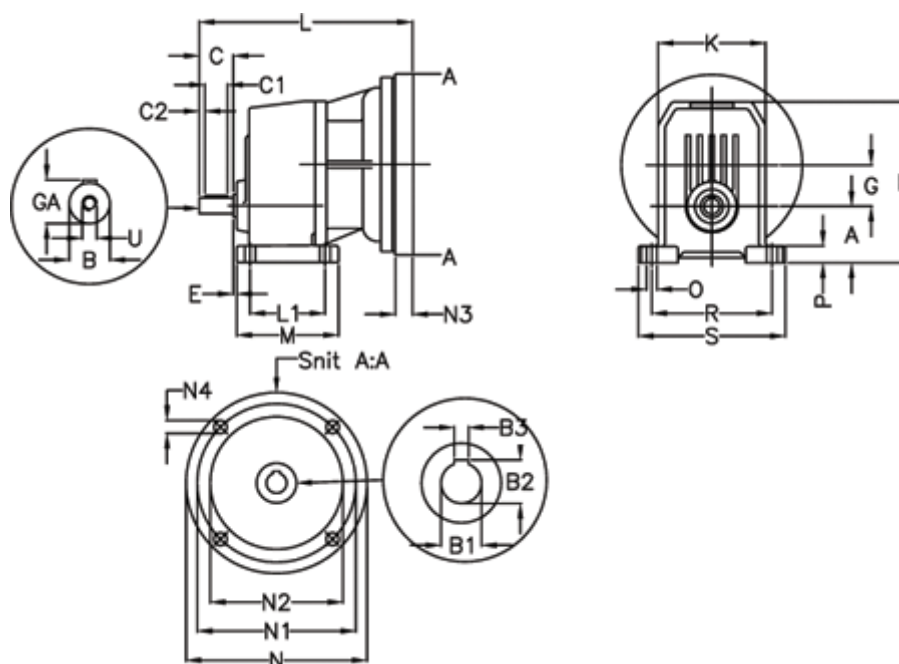

Article number: 40550400191240

Description: Single Stage Helical Gear  
S 401-1,9-P100B5

## Measures

A = 70	E = 23.0	M = 165.0	R = 180
B = 28	F = 8x7x50	N = 250	S = 215
B1 = 28	G = 61.7	N1 = 215	U = M8
B2 = 31.3	GA = 31.0	N2 = 180	
B3 = 8	H = 224.5	N3 = -	
C = 60	K = 155	N4 = M12x16	
C1 = 50	L = 304	O = 14	
C2 = 5	L1 = 125.0	P = 21.0	